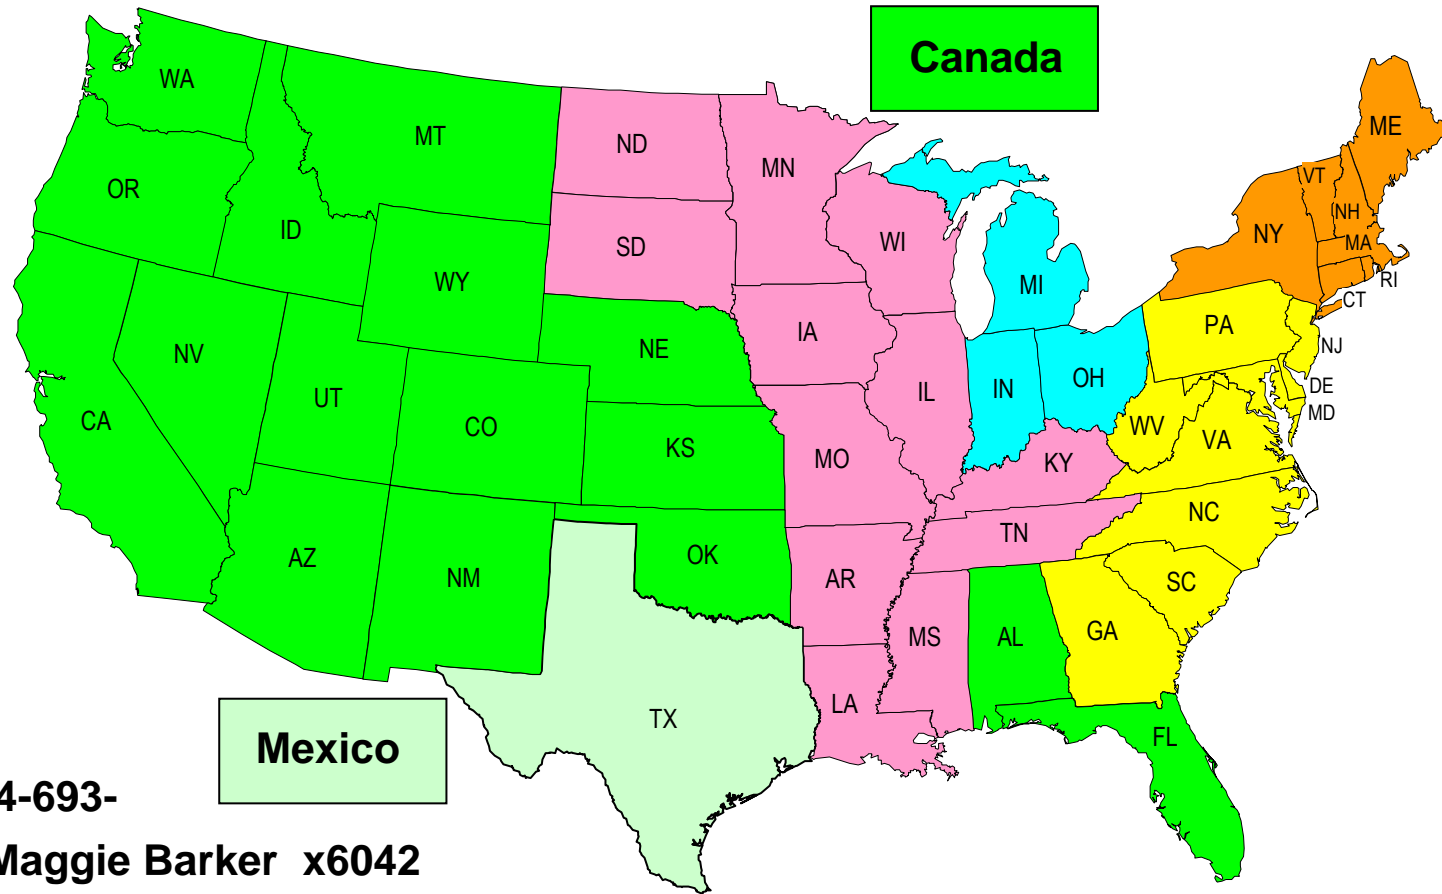

CUSTOMER SERVICE TERRITORIES

Dial 814-693-

-  Maggie Barker x6042
-  Debbie Valentino x6043
-  Kelly Otto x6044
-  Laura Allen x6050
-  Sherry Ross + Export, Fab Parts x6047
-  Connie Pope x6045