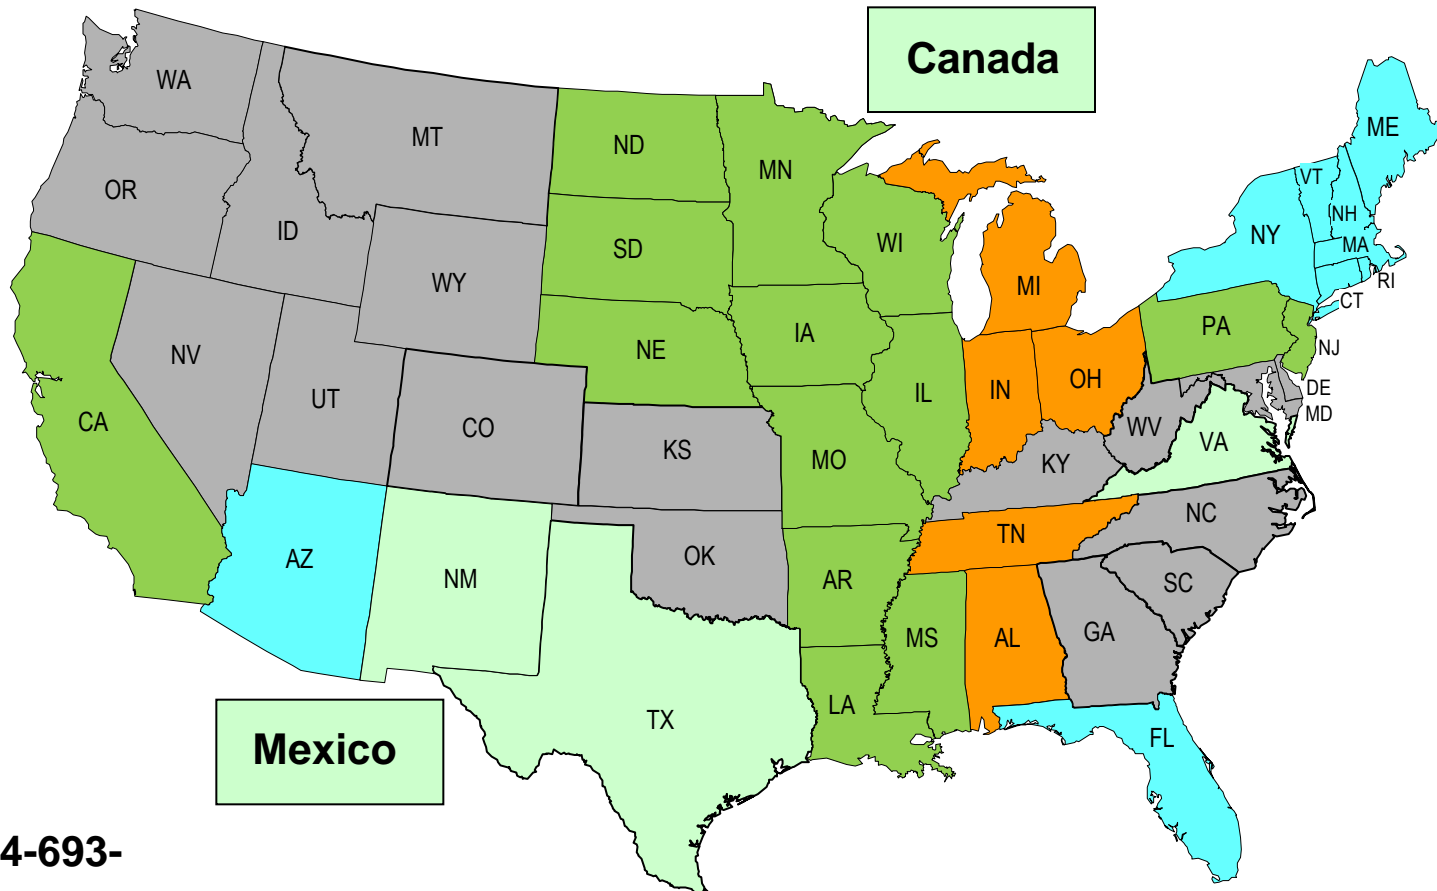

# CUSTOMER SERVICE TERRITORIES

Dial 814-693-

-  **Maggie Barker x6042, [mbarker@smalltubeproducts.com](mailto:mbarker@smalltubeproducts.com)**
-  **Kelly Otto x6044, [kotto@smalltubeproducts.com](mailto:kotto@smalltubeproducts.com)**
-  **Laura Campbell x6050, [lcampbell@smalltubeproducts.com](mailto:lcampbell@smalltubeproducts.com)**
-  **Sherry Ross + Export, Fab Parts x6047, [sross@smalltubeproducts.com](mailto:sross@smalltubeproducts.com)**
-  **Debbie Bagley x6040, [dbagley@smalltubeproducts.com](mailto:dbagley@smalltubeproducts.com)**