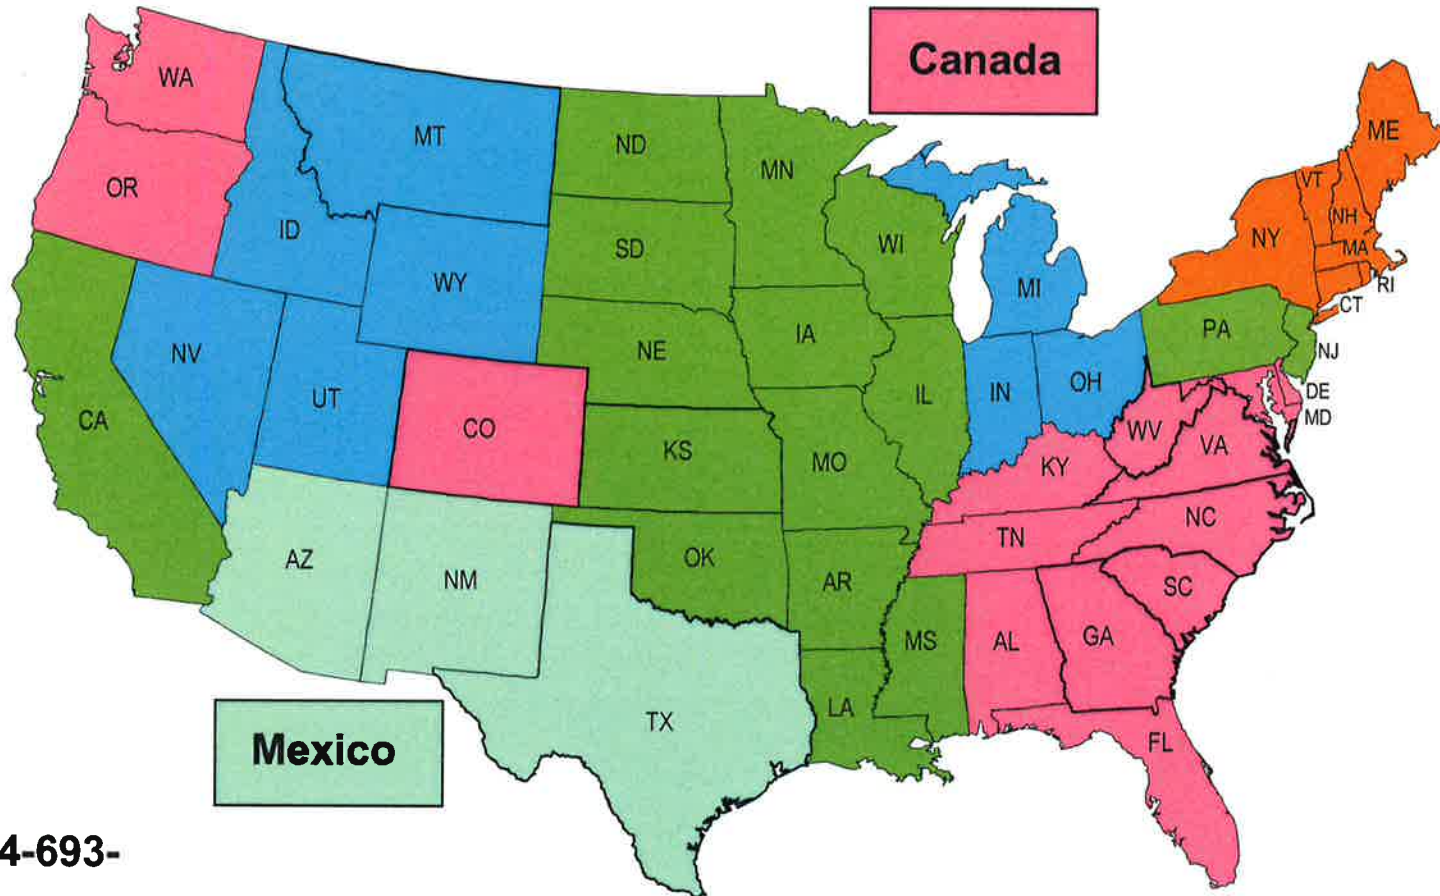

CUSTOMER SERVICE TERRITORIES

Dial 814-693-

 Maggie Barker x6042, mbarker@smalltubeproducts.com

 Kelly Otto x6044, kotto@smalltubeproducts.com

 Kristin Rinker x6050, krinker@smalltubeproducts.com

 Sherry Ross + Export, Fab Parts x6047, ssross@smalltubeproducts.com